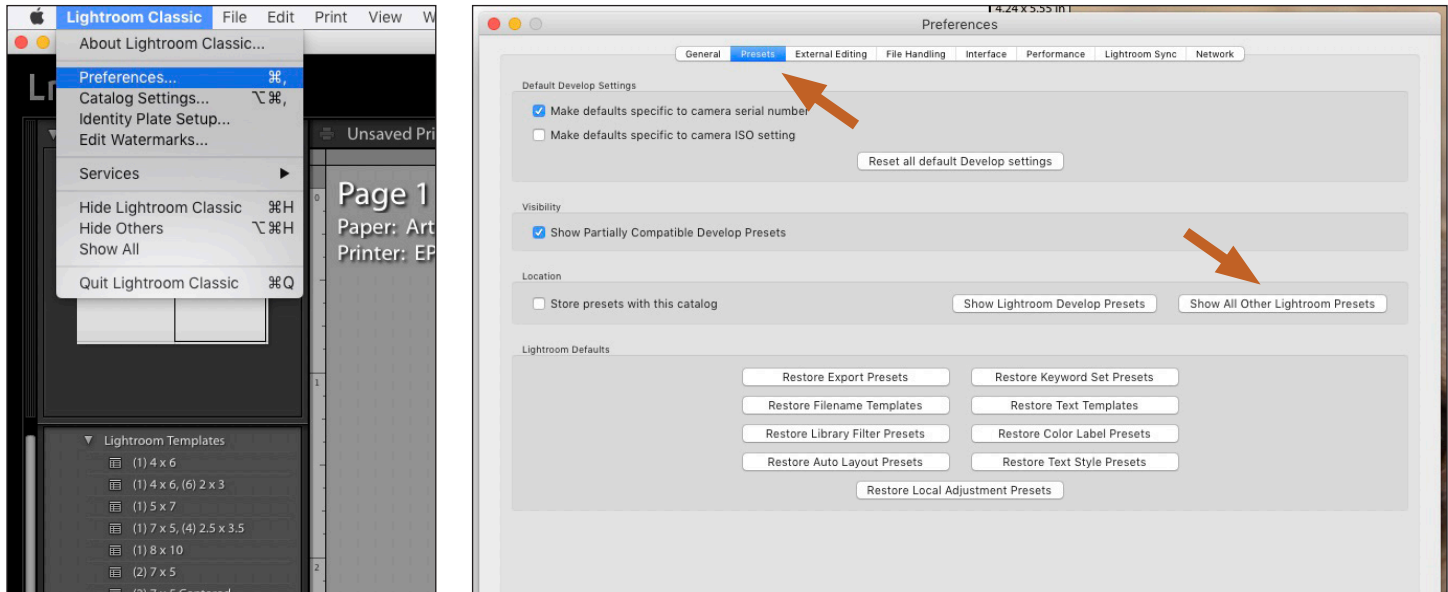

Installing Lightroom Print Templates in Windows and MacOS

Moab offers Artist Card and Entradalopes print templates for Lightroom Classic. To be used, these templates need to be installed to a specific system folder.

First, download the folder of templates from www.moabpaper.com/templates

MacOS installation instructions are below, Windows instructions on page 2.

Installing LR print templates in MacOS:

Launch Lightroom Classic

From the Lightroom Classic menu, select Preferences

Click on the Presets tab, then click the 'Show All Other Lightroom Presets' button

This will open a finder window with the Lightroom folder selected. Double-click the Lightroom folder to open
Scroll down and double-click on the Print Templates folder

Drag the folder of downloaded templates into the 'Print Templates folder.