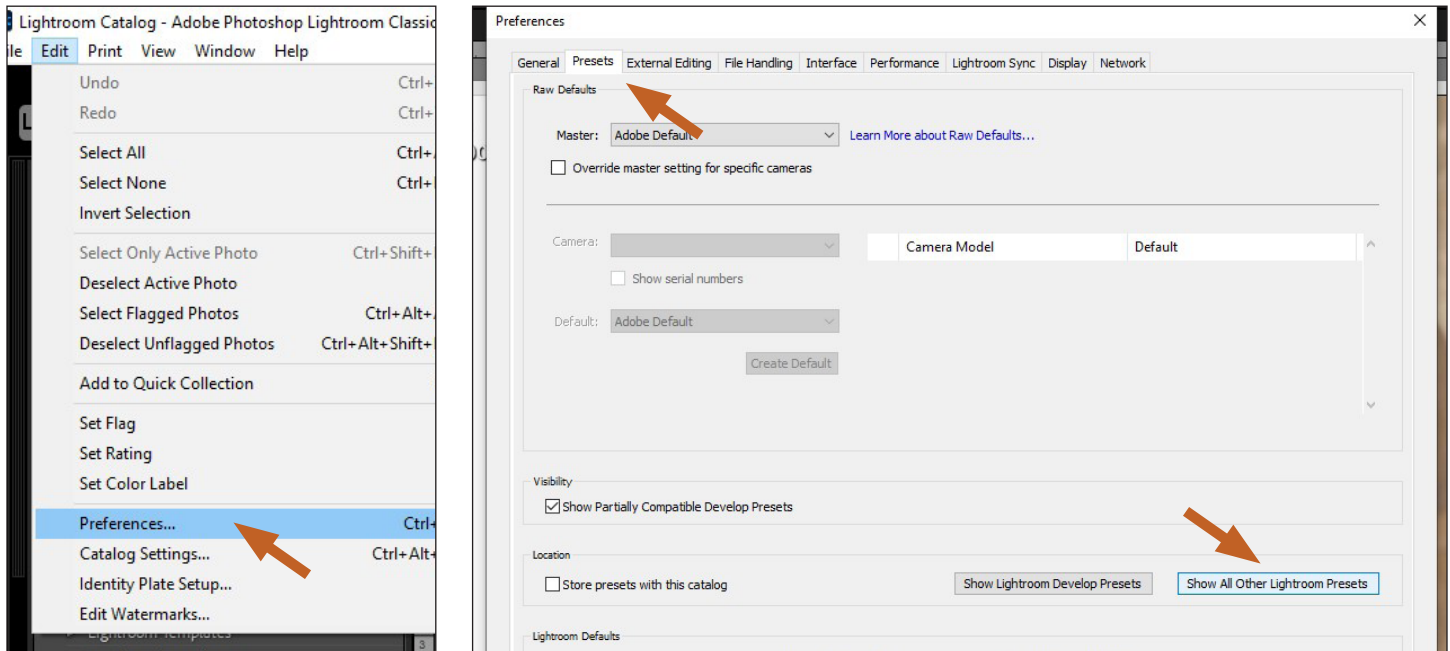

Installing LR print templates in Windows:

Launch Lightroom Classic

From the Edit menu, select Preferences

Click on the Presets tab, then click the 'Show All Other Lightroom Presets' button