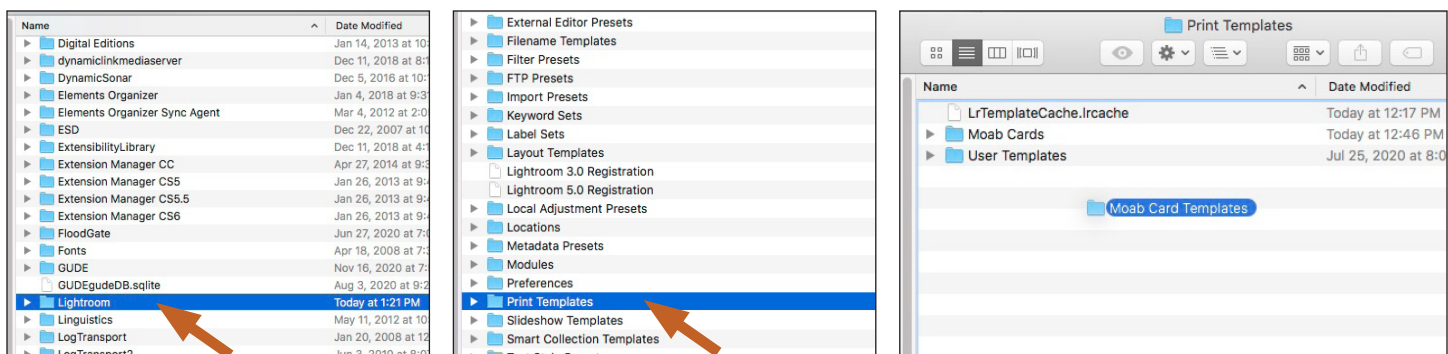

- Double-click to open the Lightroom, then Print Templates folders. Drag and drop or copy/paste the Moab Card Templates folder

After installing the folder, quit Lightroom so the print templates will be recognized.

Reopen Lightroom, go to the Print module, and you should see 'Moab Card Templates' in the Template Browser

Download printing instructions for Lightroom at www.moabpaper.com/templates

Windows instructions on pg 2